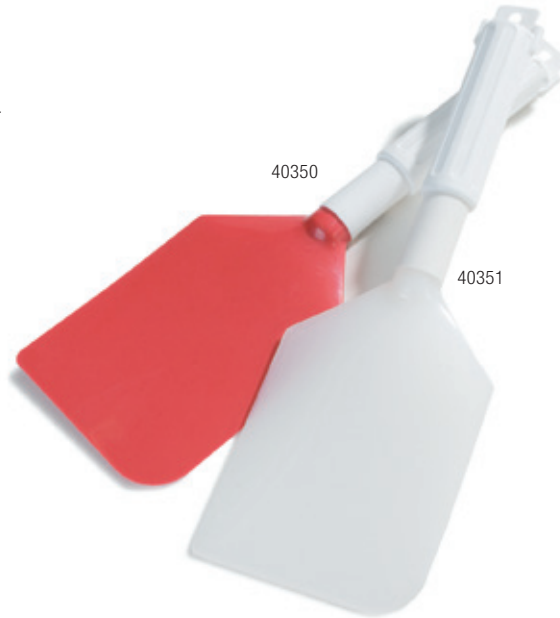

Paddle Handles

- Polypropylene handles recommended during lower viscosity uses and lower temperature settings
- Stainless Steel handles are ideal for thick, heavy foods
- Heavy duty, threaded stainless steel handles have plastic grips (end and center) for comfort and heat resistance in high-temp settings
- All handles are female threaded to fit Paddle Scrapers

Soft Polyethylene Paddle Scraper offers greater flexibility, allowing the blade to conform to kettle contours and tight cleaning areas

Standard(00)

Prod No	Description	Color	Pack	Cs Wt/Cube
Paddle Handles				
41447	33" Polypropylene Female Threaded Handle	00	6 ea	4.75/0.55
41448	54" Polypropylene Female Threaded Handle	00	6 ea	7.00/0.88
41449	43" Stainless Steel Female Threaded Handle	00	6 ea	14.50/0.76
41450	67" Stainless Steel Female Threaded Handle	00	6 ea	19.50/0.88