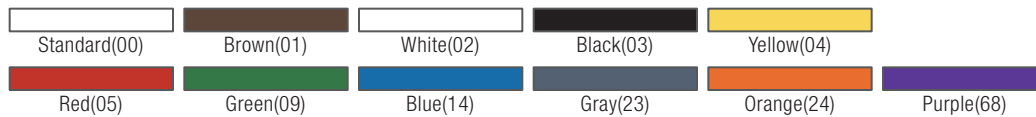

Horsehair & Horsehair Blend

- Provides scratchless dusting of highly polished and delicate surfaces
- Removes fine dust particles in commercial applications