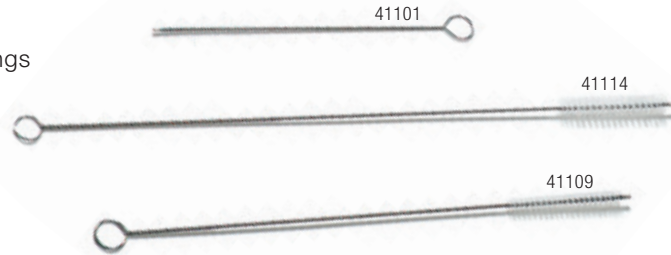

Medium Duty Pipe Brushes

- For cleaning small tubing, lines and openings
- White, medium polyester bristles with 5" brush part
- FDA compliant bristles