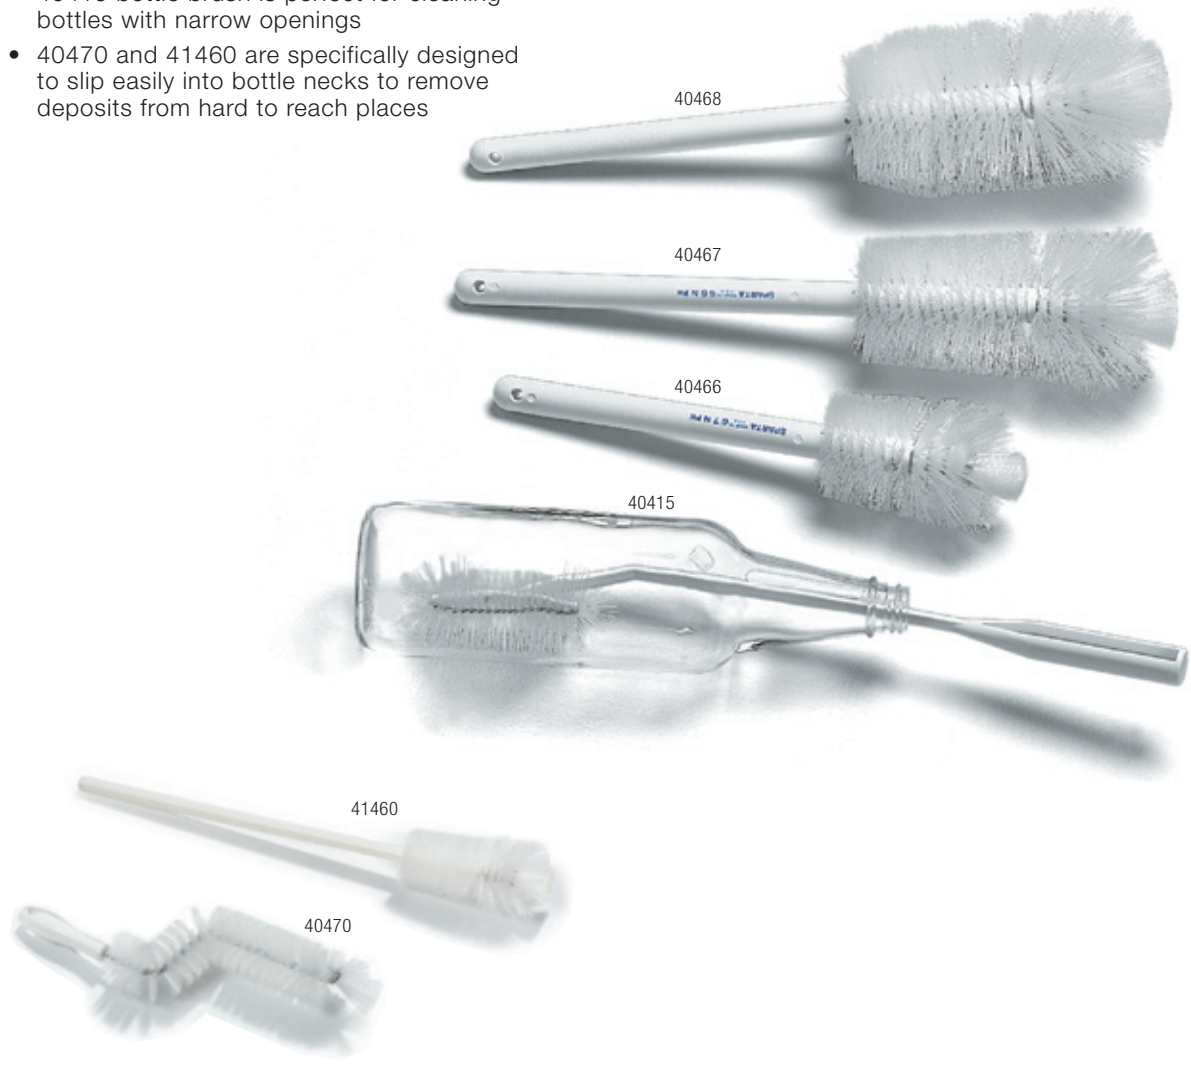

## Bar Glass Washing Brushes

- Count on Carlisle to deliver sparkling clean bar drinkware
- Pilsner, Hurricane and Standard style glasses can all be cleaned thoroughly and safely with our glass washing brushes
- Heavy-duty polyester bristles with a densely filled dome top hold up to extreme use
- Threaded white plastic stems help prevent glasses from being chipped or broken
- Molded plastic base with positive suction provide a tight grip in sinks and on countertops

## Bottle & Jar Brushes

- A critical tool to make difficult hand washing easier
- Wirewound brushes have smaller diameter plastic handles and softer bristles for delicate cleaning of jars, bottles, and glasses with smaller openings
- FDA compliant block and bristles
- 40415 bottle brush is perfect for cleaning bottles with narrow openings
- 40470 and 41460 are specifically designed to slip easily into bottle necks to remove deposits from hard to reach places