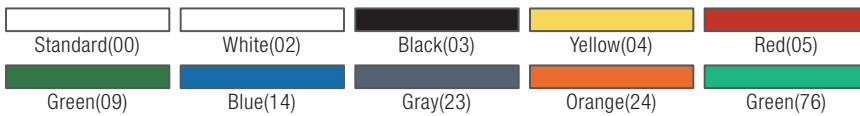

Wand Brush

- Long narrow profile for hard to reach places and soft bristles for dusting fine particles
- 41198 color-coded is made with FDA compliant block and bristles