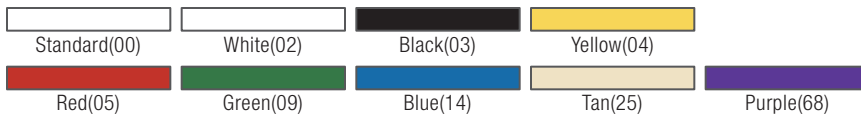

Prod No	Description	Trim	Bristle	Color	Pack	Cs Wt/Cube
Pointed End Hand Scrubs						
45494	8" Pointed End Scrub Brush with Polyester Bristles	1-3/8"	Medium	02, 04, 05, 09, 14	12 ea	5.00/0.44
36277	9" Hand Scrub with Tampico Bristles	1"	Medium	00	12 ea	5.70/0.36
Iron-Style Hand Scrubs						
40024	6" Iron Handle Hand Scrub with Polyester Bristles	1"	Medium	02, 04, 05, 09, 14, 25	12 ea	5.00/0.30
36289	6" Iron-Style Scrub with Polypropylene Bristles	1-1/8"	Medium	00	48 ea	18.24/0.70
Handled Hand Scrubs						
41395	7-1/4" Multi Purpose Hand Scrub with Polyester Bristles	7/8"	Medium	02, 04, 05, 09, 14, 68	12 ea	2.00/0.17
41396	8-1/2" Multi Purpose Hand Scrub with Polyester Bristles	7/8"	Medium	02	12 ea	3.00/0.30
Carpet & Upholstery Spot Brushes – Wood Block						
36257WN	10" Spot Brush with White Nylon Bristles	5/8"	Stiff	00	12 ea	2.82/0.16
36257N	10" Spot Brush with Black Nylon Bristles	5/8"	Stiff	00	12 ea	3.00/0.18