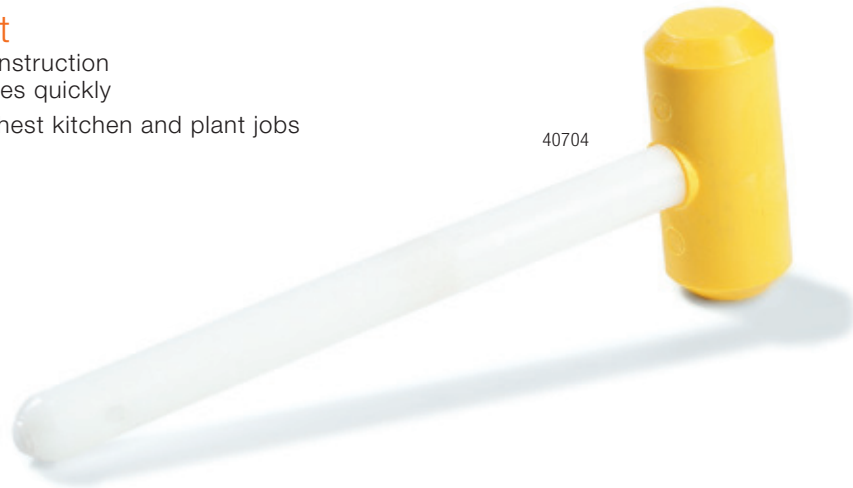

#### Vegetable Brush

- Round loop construction, straight handle with firm bristles

Prod No	Description	Color	Pack	Cs Wt/Cube
<b>Silicone Basting Brushes</b>				
40403	2" Silicone Basting Brush	05	12 ea	2.00/0.13
40405	3" Silicone Basting Brush	05	12 ea	2.00/0.13
<b>Sparta Food Preparation Brushes</b>				
40412	5-3/4" Potato Brush with Medium Stiff Polyester Bristles	02	12 ea	3.00/0.17
40164	9-1/2" Vegetable Brush with Stiff Polyester Bristles	02	12 ea	2.68/0.32

## Sanitary Mallet

- Polypropylene construction washes clean, dries quickly
- Ideal for the toughest kitchen and plant jobs

Standard(00)

Prod No	Description	Trim	Color	Pack	Cs Wt/Cube
<b>High Temp Waffle, Griddle &amp; Equipment Brushes</b>					
40114	3" Wide Brush with Bristles	15/16" - 1"	00	12 ea	2.35/0.16
40115	1" Round Brush with Bristles	2"	00	12 ea	1.85/0.10
40113	20" Utility Brush with Bristles	2"	00	12 ea	11.90/1.06
<b>Sanitary Mallet</b>					
40704	14" Polypropylene Mallet	—	00	12 ea	7.75/0.65
41446	Replacement Handle for 40704	—	00	12 ea	4.75/0.23