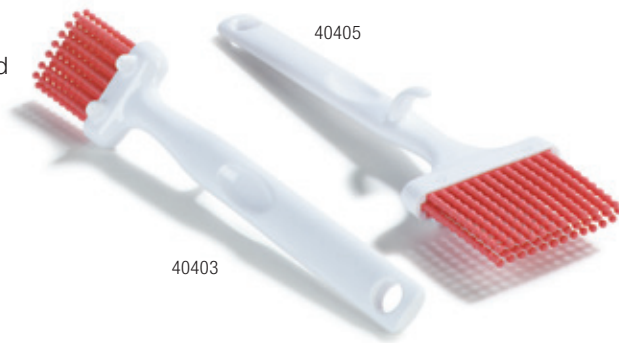

Silicone Basting Brush

- Dishwasher safe
- Unique bristle design carries and spreads liquid better than ordinary Silicone basting brushes
- Withstands temperatures up to 500°F
- Convenient molded-in hanging hook grabs pan edges to keep brush from sliding in
- Stain and odor resistant

Food Preparation Brushes

Potato Brush

- Patented brush has stiff polyester bristles for aggressive cleaning along with a unique “scraper edge” grip for removing hard to reach blemishes on potatoes and other firm vegetables