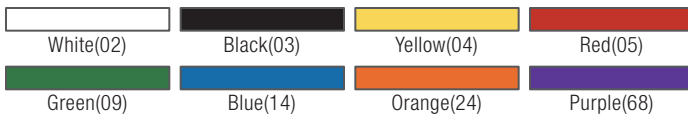

Double End Plug Valve & Fitting Brushes

- This unique brush offers 2 brushes in 1 and is excellent for cleaning valve outlets.
- Stiff polyester bristles tapered at both ends
- FDA compliant block and bristles