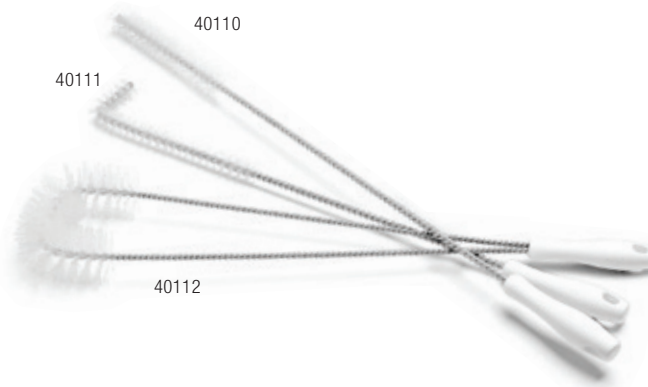

High Temp Fryer Brushes

- Superior design makes a difficult job easier
- Made of stiff bristles that withstand temperatures up to 500°F
- Saves time since equipment can be cleaned while hot
- Plastic handles stay cool to the touch
- 40110 Fryer Brush is 28" long to reach tight, narrow spaces
- 40112 Looped Brush cleans fryer bottoms easily
- 40111 and 40116 L-Tipped Fryer Brush for cleaning hot coils