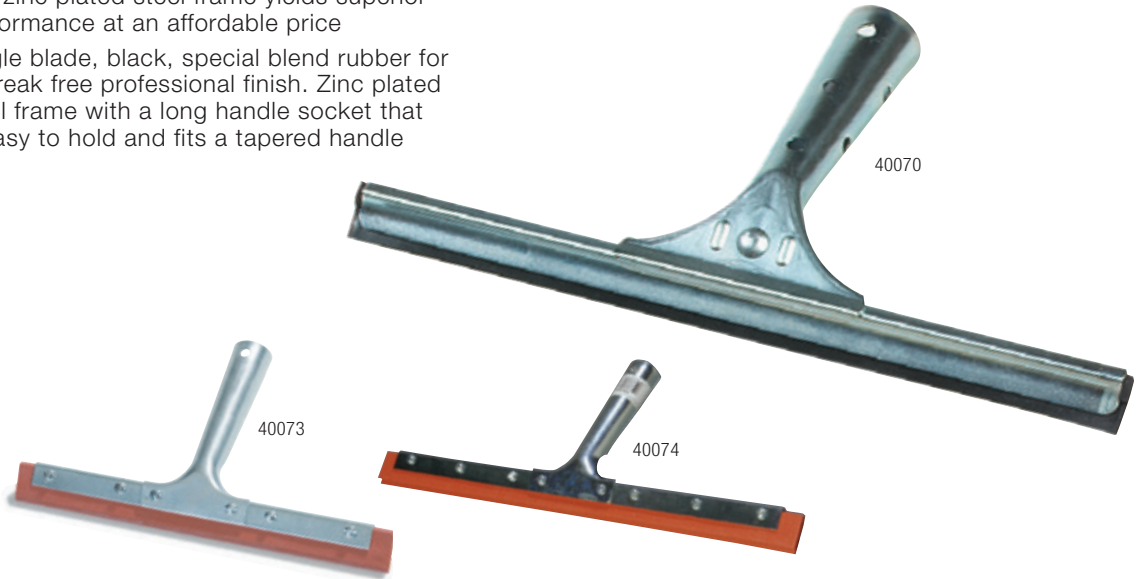

WINDOW CLEANING

Squeegees with Rubber Blades and Zinc Plated Handle

- Double blade, red thermal rubber blades and zinc plated steel frame yields superior performance at an affordable price
- Single blade, black, special blend rubber for a streak free professional finish. Zinc plated steel frame with a long handle socket that is easy to hold and fits a tapered handle

Rubber Blades with Stainless Steel Channel

- Purchase separately or as replacement parts