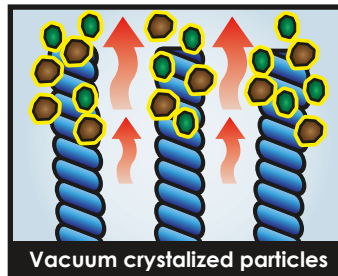

FiberCAP™ MP contains the most advanced technology in encapsulation chemistry with polyhedral polymers. The unique crystallization geometry of these polymers enhance soil entrapment and provides better release from the carpet fiber. FiberCap MP leaves carpets cleaner longer!

- Minimizes re-soiling.
- Low moisture/fast drying.
- Multi-Purpose.

The FiberCAP™ 20 uses high speed twin brushes to sweep debris, lift the carpet pile, and effectively agitate encapsulation cleaner into the carpet fibers. This is a critical step for the carpet encapsulation process.

THE SCIENCE OF ENCAPSULATION CLEANING WITH FIBERCAP™ MP

1. Oily dirt and detergent residue stick to the carpet fibers trapping soil.

2. The unique crystallization geometry of Polyhedral Polymer Technology™ completely surrounds the oily dirt and detergent residue.