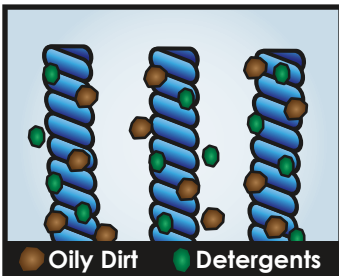

FiberPRO[®] ENCAPSULATION CLEANING PROGRAM

*Versatility and innovation for all types
of commercial carpeting.*

BETCO[®]

Cleaning Innovations That Matter.

Low Moisture

Fast Drying

FiberPRO® Encapsulation Cleaning Solutions for Commercial Carpet Care

FiberCAP™ MP contains the most advanced technology in encapsulation chemistry with polyhedral polymers. The unique crystallization geometry of these polymers enhance soil entrapment and provides better release from the carpet fiber. FiberCap MP leaves carpets cleaner longer!

- Minimizes re-soiling.
- Low moisture/fast drying.
- Multi-Purpose.

The FiberCAP™ 20 uses high speed twin brushes to sweep debris, lift the carpet pile, and effectively agitate encapsulation cleaner into the carpet fibers. This is a critical step for the carpet encapsulation process.

THE SCIENCE OF ENCAPSULATION CLEANING WITH FIBERCAP™ MP

1. Oily dirt and detergent residue stick to the carpet fibers trapping soil.

2. The unique crystallization geometry of Polyhedral Polymer Technology™ completely surrounds the oily dirt and detergent residue.